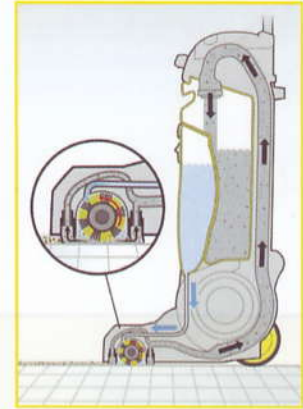

Low 4" Profile:

Allows scrubbing in areas inaccessible to other machines

Convenient handle and light weight makes the BR 30/4 C easy to transport

Removable tank is easy to fill in any sink

Standard Accessories (included):

- Standard Red Roller Brush (1)
- Squeegee Tool

Optional Accessories:

- White Soft Roller Brush (1)
- Microfiber Roller Brush (1)
- Orange Hi-Lo Roller Brush (1)
- Oil Resistant Squeegee Tool

TECHNICAL DATA	BR 30/4 C
Product Numbers	1.783-202.0
Working Width	12" (300 mm)
Brushes	One, 12" (300 mm) - Cylindrical
Brush Diameter	2.4 in (60 mm)
Brush Speed	1450 rpm
Down Pressure	32 lbs (14.7 kg) with full solution tank
Solution Capacity	1 gallon (4 l)
Solution Flow	.25-.3 gallons/min (1-1.2 l/min)
Recovery Capacity	1 gallon (4l)
Vacuum Motor	1.1 hp (850 W)
Performance (ft ² /h)	2150 sq. ft per hour
Power Cord	32.8'
Dimensions (L x W x H)	15.4" x 13" x 46.5" (390 x 335 x 1180 mm)
Weight	24 lbs (11 kg)
Noise Level	71 dBA